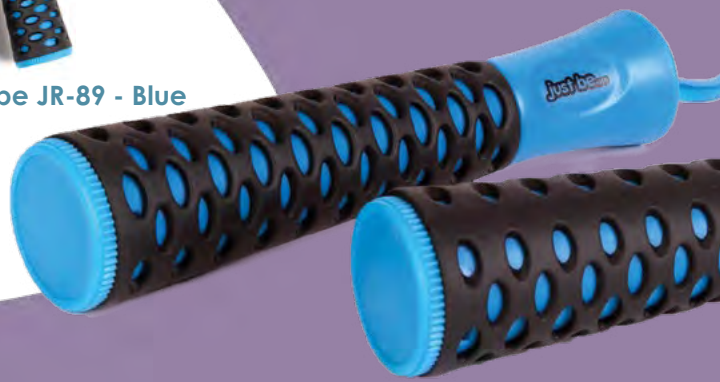

Packaging Dimensions:

Width: 15cm

Height: 10.5cm

Depth: 3.5cm