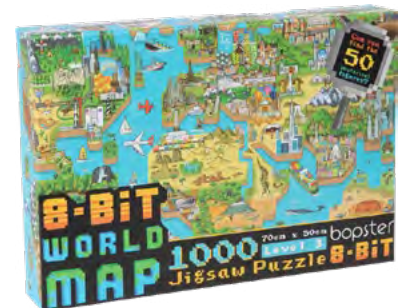

Puzzle Size: 70cm x 50cm

bopster

8-BIT WORLD MAP

jigsaw puzzles

8-Bit retro gaming style puzzle of the world, featuring major landmarks, geological features, and 50 historical/famous people. Can you find them all? Supplied with a map of where to find them and who they all are.

Available in 2 skill levels - 180 pieces (57cm x 42cm) and 1000 pieces (70cm x 50cm).

*28cm pull-out puzzle sheet included

Packaging Dimensions (cm): Width: 29 Height: 20 Depth: 4.5

180 Piece

892-1B0-CA0

Puzzle Size:
57cm x 42cm