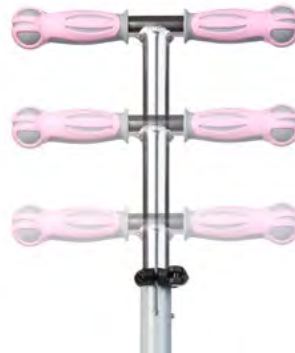

3-Wheeled Scooters

3-height adjustable handlebar.

The easy-steer system allows the scooter to turn by leaning one way or the other, which for early riders is considered easier, responsive and safer than the action of turning the handle.

Wheel Diameter: 120mm
Weight: 2.7kg
Max Weight Load: 35kg

Packaging Dimensions:

Width: 61cm Height: 28cm
Depth: 15cm