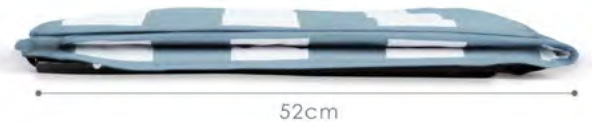

The foldable recliners are fitted with a shoulder carry strap and have a lightweight 15mm tubular frame.