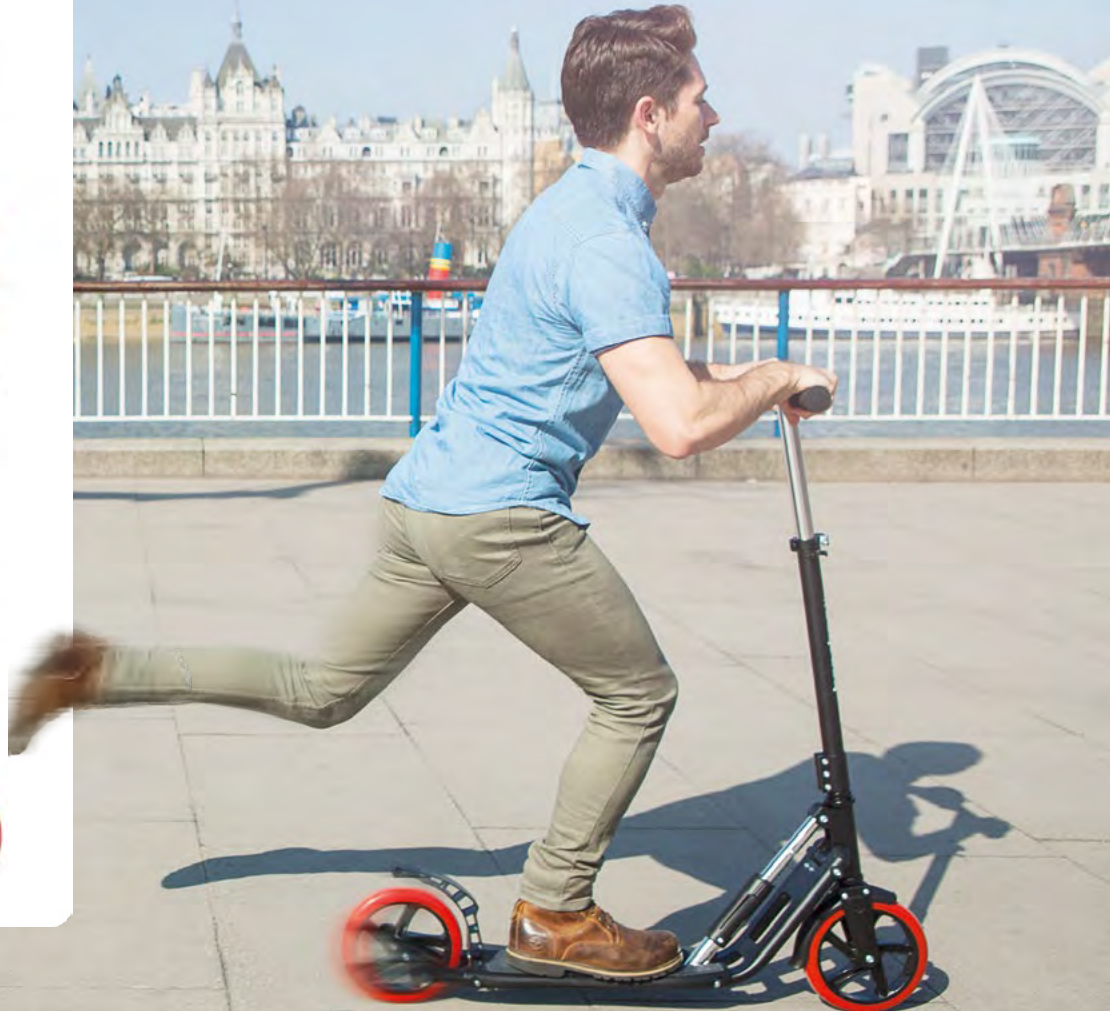

Folded:

Length: 102cm
Height: 35cm
Width: 12cm

Black
2E2-1F7-CC5

White
40B-E81-BDE

A young boy is smiling while driving a go-kart. He is wearing a red racing suit with black and white checkered patterns on the sleeves and legs, and a red cap with a checkered pattern. The go-kart is black with orange and yellow flame graphics. The background is a lush green hedge.