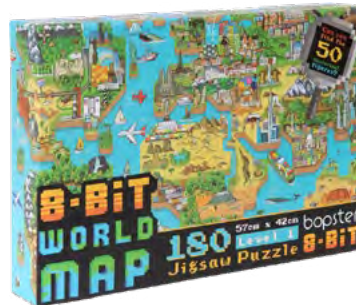

Packaging Dimensions (cm): Width: 20 Height: 29 Depth: 4.5

Puzzle Size: 50cm x 70cm

bopster

MAP of THE USA

Illustrated Puzzle

**bopster Map of the USA
1000 Piece Jigsaw Puzzle**

4A7-05E-207

Packaging Dimensions (cm): Width: 29 Height: 20 Depth: 4.5

Puzzle Size: 70cm x 50cm

bopster

8-BIT WORLD MAP

jigsaw puzzles

8-Bit retro gaming style puzzle of the world, featuring major landmarks, geological features, and 50 historical/famous people. Can you find them all? Supplied with a map of where to find them and who they all are.

Available in 2 skill levels - 180 pieces (57cm x 42cm) and 1000 pieces (70cm x 50cm).

*28cm pull-out puzzle sheet included

Packaging Dimensions (cm): Width: 29 Height: 20 Depth: 4.5

180 Piece

892-1B0-CA0

Puzzle Size:
57cm x 42cm